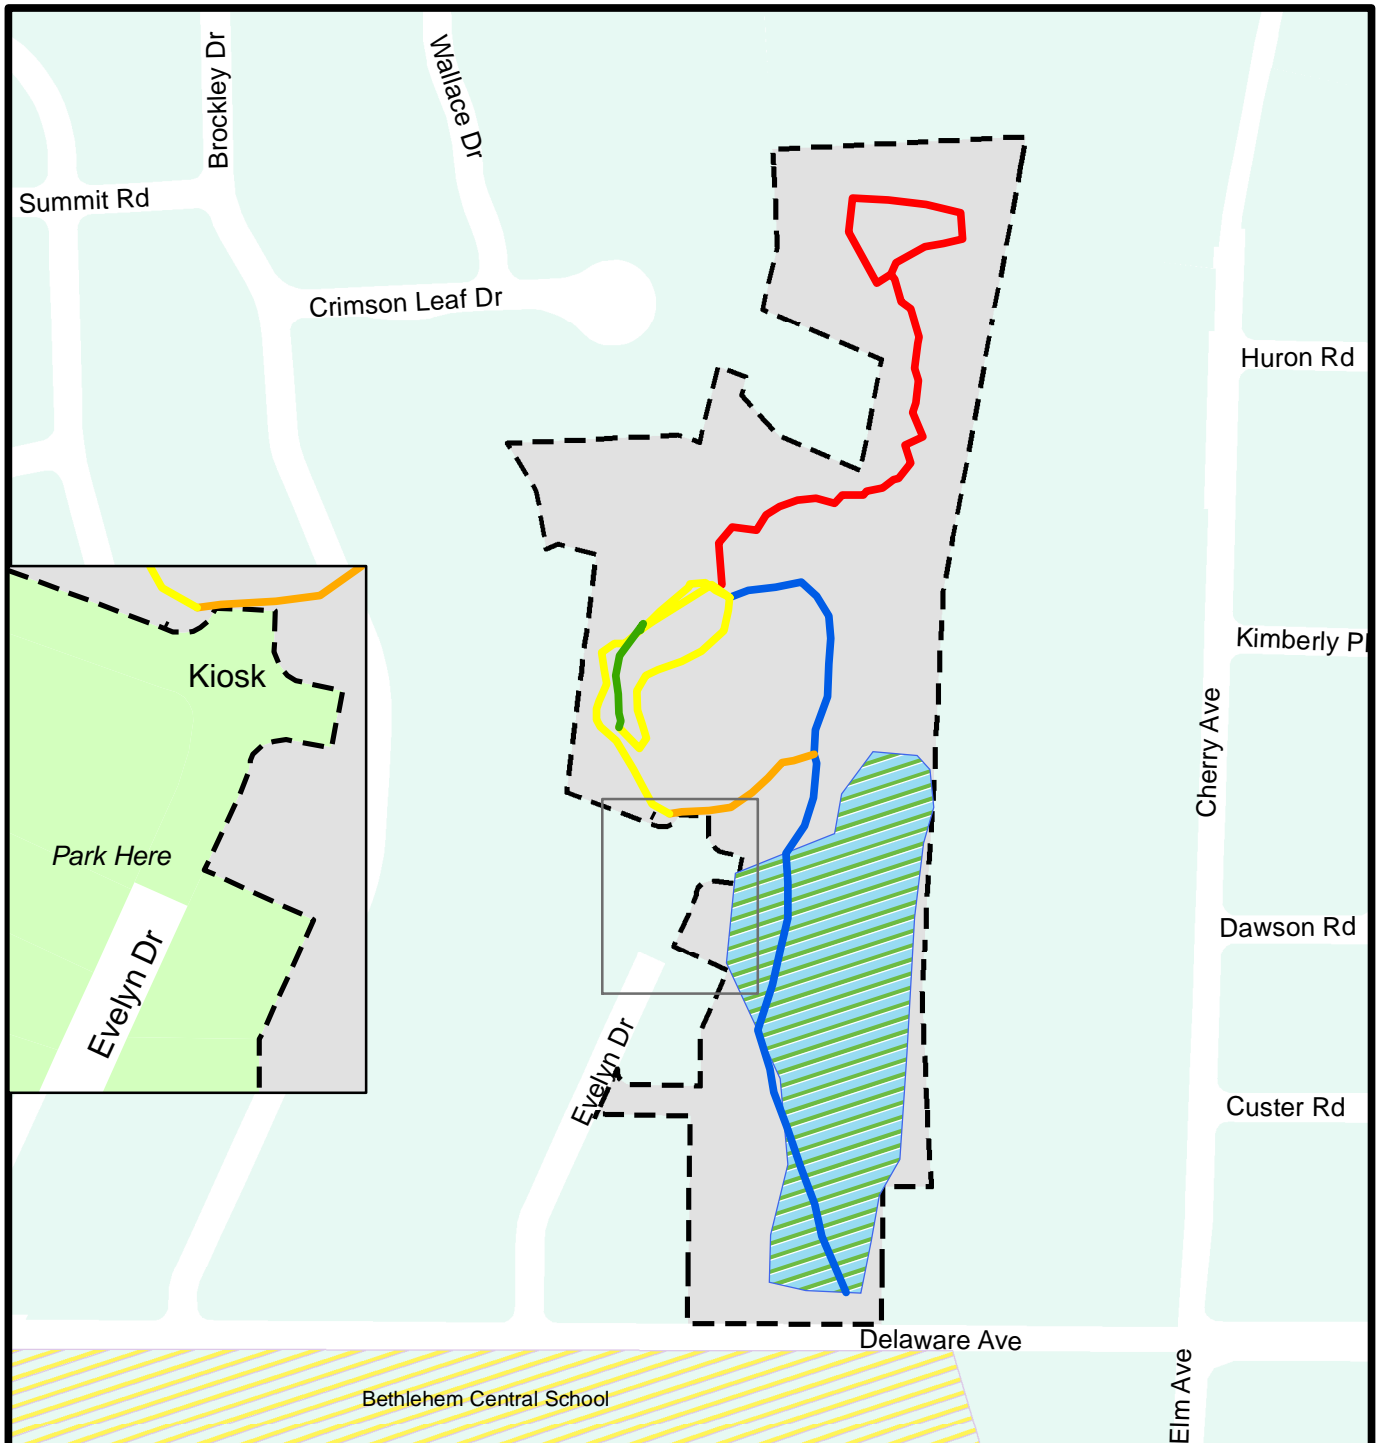

Mohawk Hudson Land Conservancy Swift Preserve Trails

Legend

-  Preserve Boundaries
-  High School
-  Private Property
-  Wetlands
-  Entrance Kiosk

Trails

-  Yellow
-  Green
-  Red
-  Blue
-  Orange

October 29, 2007; Dr. John B. Davis